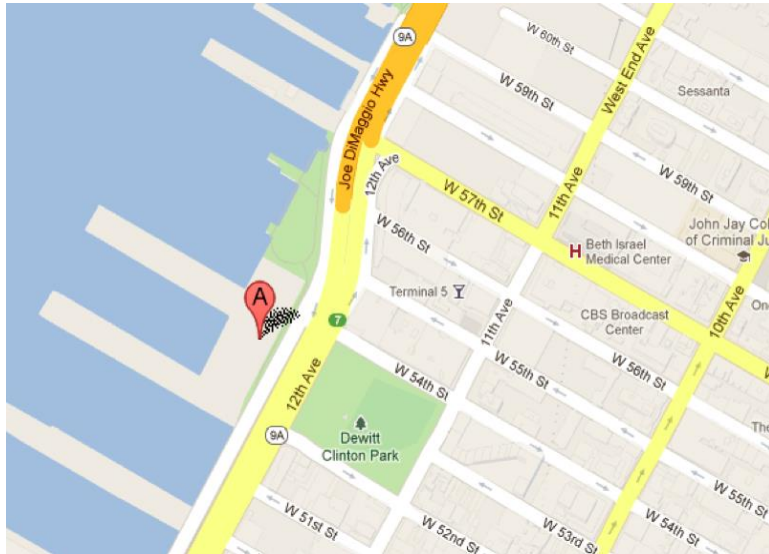

DIRECTIONS

Fair Location

Artexpo New York is located in Pier 94 at 711 12th Avenue, NY, NY 10019

CARS

Lincoln Tunnel (from 95) - take 40th St. to 10th Ave. and a left on 55th St.

George Washington Bridge - From NY Side take Rt. 9A, Henry Hudson Parkway

Garden State Parkway - To exit 153 or N.J. Turnpike to Exit 16E (better). Then Rt. 3 E to Lincoln Tunnel, follow signs for Lincoln Tunnel. Exit tunnel and make left turn, travel north on 10th Ave., and left onto 55th St. Cross 12th Ave. and follow signs to Passenger Ship Terminal. Drive up the Ramp. Paid parking is on the roof.

Holland Tunnel - follow signs for "Uptown" right on Hudson, left on Canal. Proceed four blocks to West St. and turn right. West St. becomes 12th Ave. Follow "Thru Traffic" signs. Continue north on 12th Ave. and follow signs to Passenger Ship Terminal. (Left at 55th St.)

Queens Midtown Tunnel - when exiting bear right to 34th St. Go west on 34th to 12th Ave. Make right turn, go north to 55th St., make a left at 55th St. and follow signs to Terminals.

Triborough Bridge - Follow signs to "Manhattan" and FDR Drive South. Take FDR S to 53rd St. Exit. Take 53rd St. crosstown to 11th Ave. Turn right, go two blocks (55th St.). Take George Washington Bridge to 178th Street (Truck Route). Turn right onto Broadway. Follow Broadway to 55th Street. Turn right onto W 55th Street. Cross over the West Side Highway and turn left into the Passenger Ship Terminal – Pier 94.