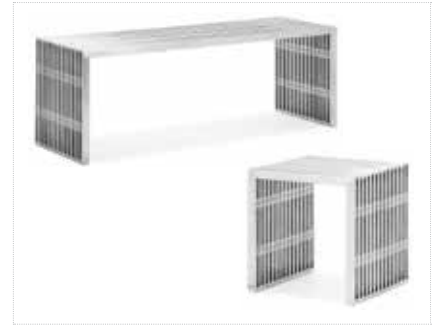

Novel Tables

End Table Satin Steel
15"Square x 16"H
Cocktail Table Satin Steel
46"L x 15"D x 16"H